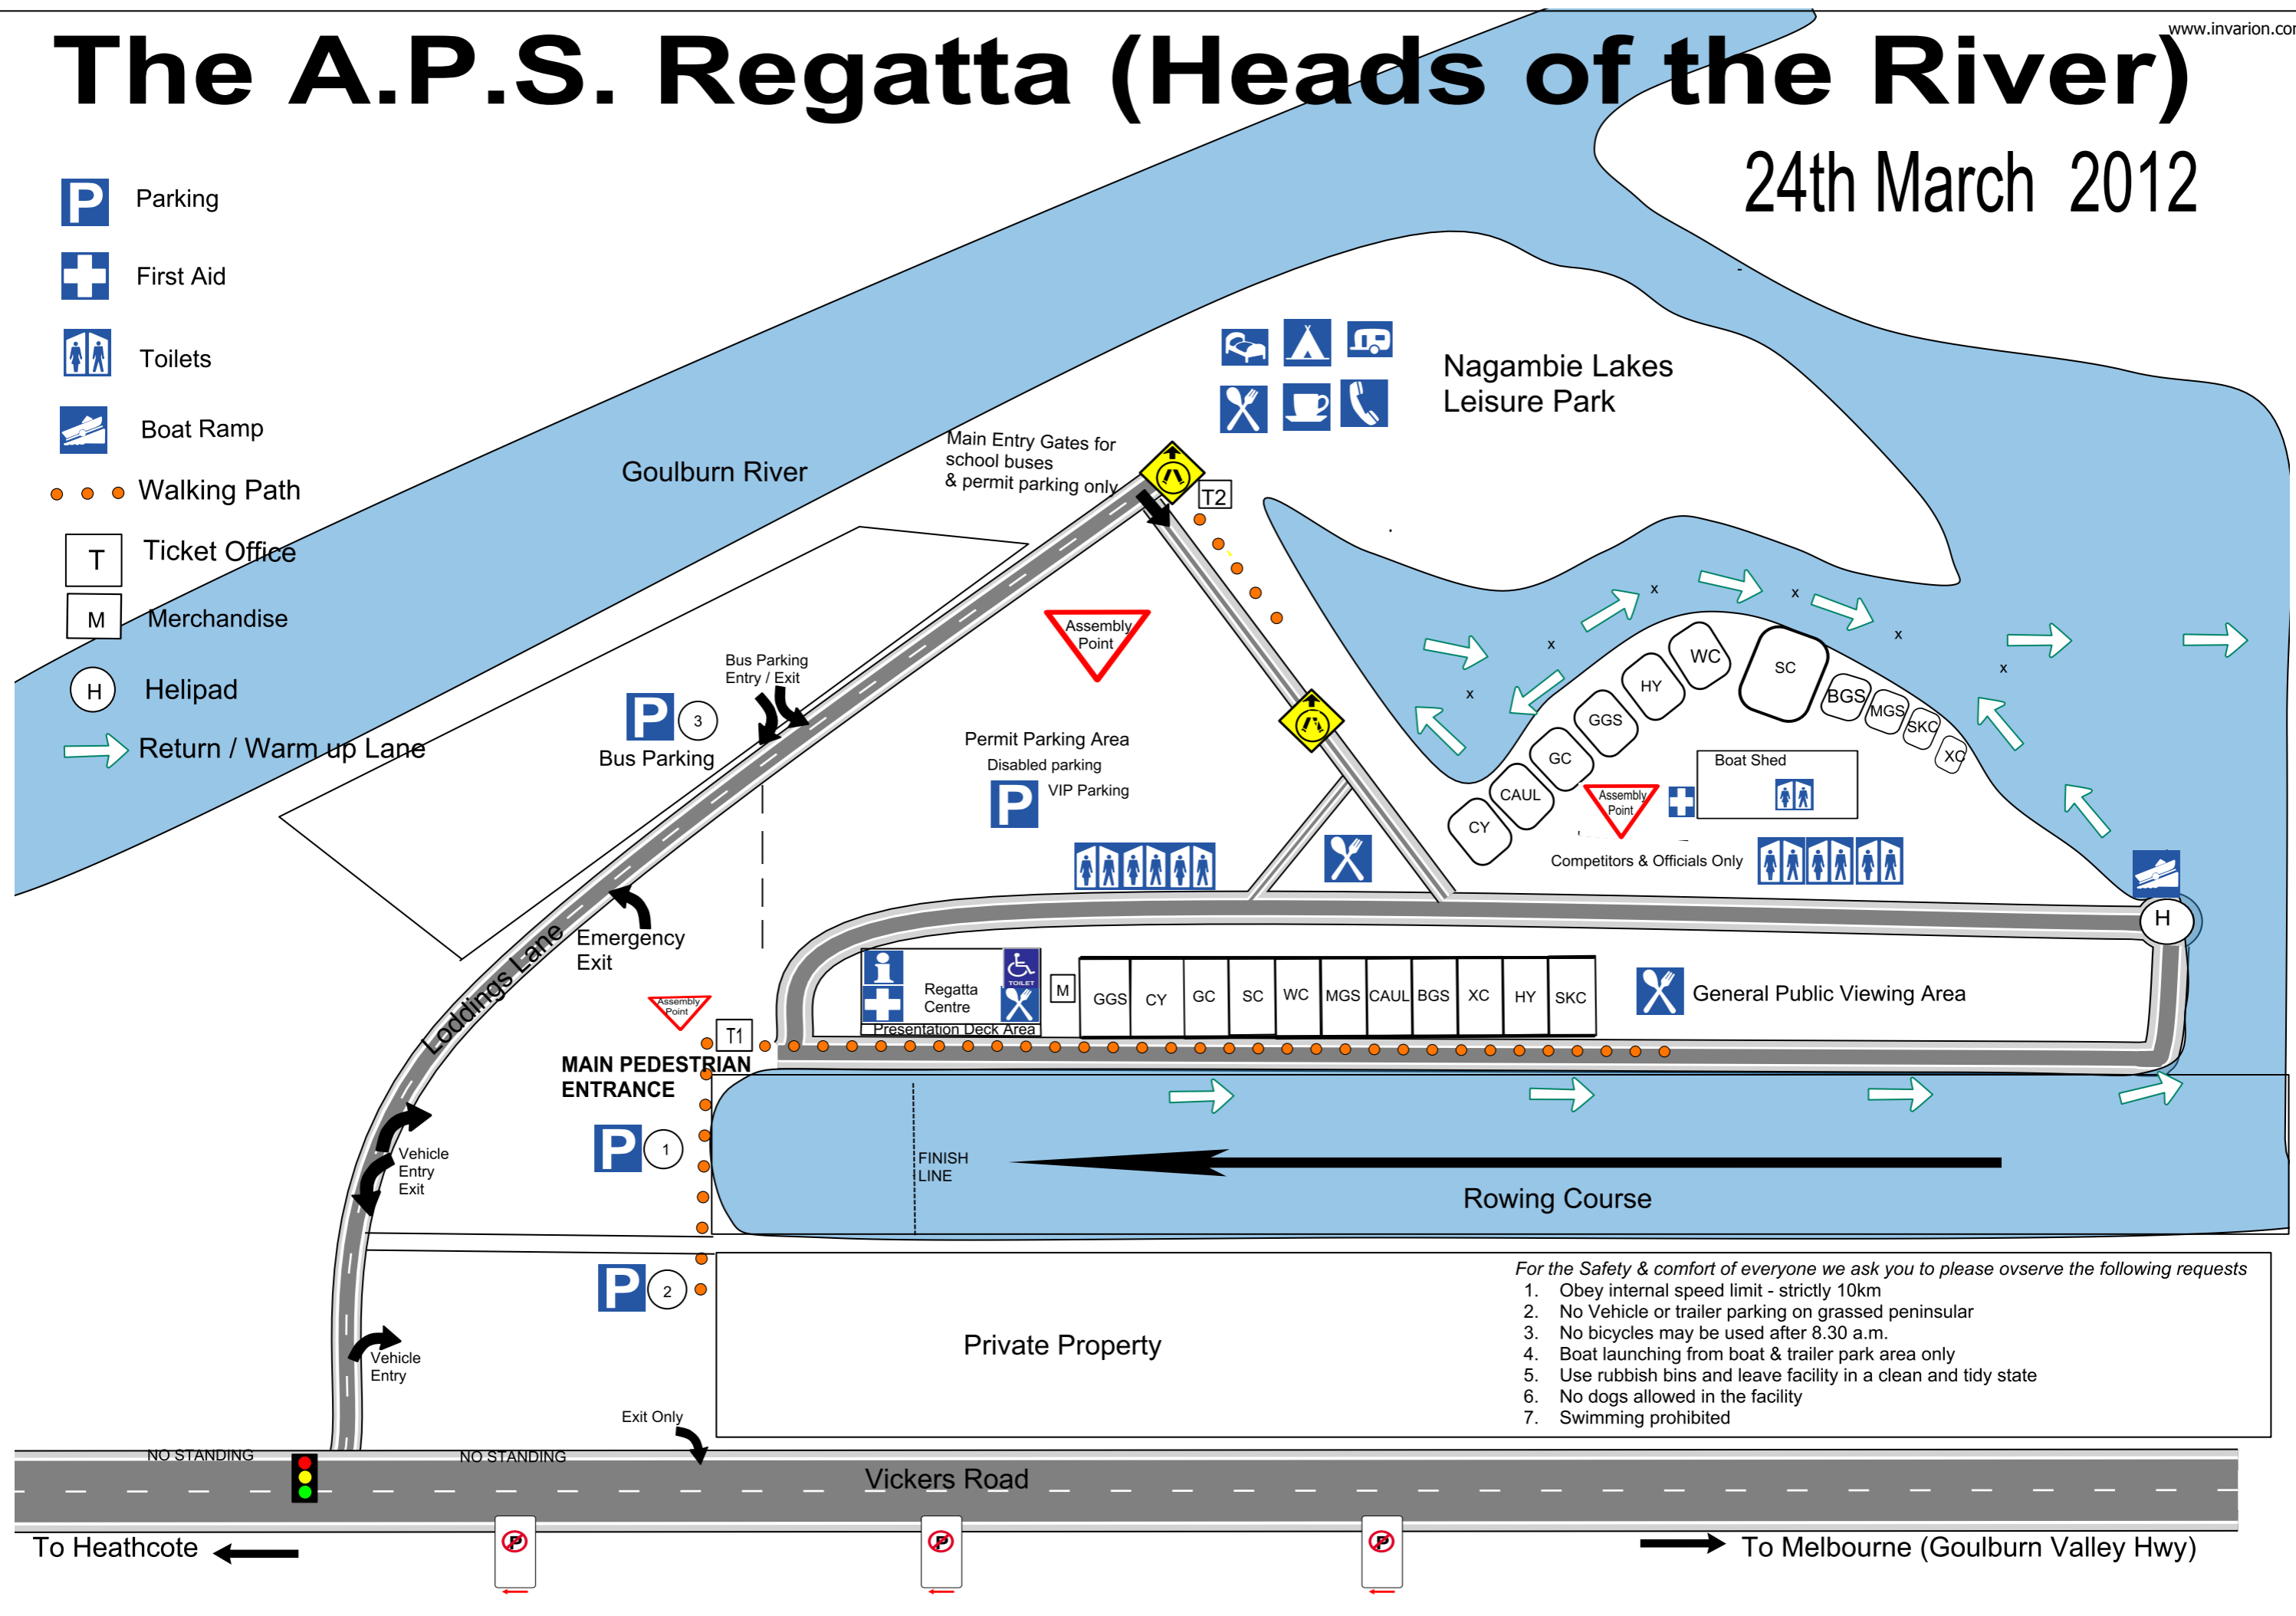

# The A.P.S. Regatta (Heads of the River)

24th March 2012

**P** Parking

**+** First Aid

**♿** Toilets

**🚤** Boat Ramp

●●● Walking Path

**T** Ticket Office

**M** Merchandise

**H** Helipad

➡ Return / Warm up Lane

- For the Safety & comfort of everyone we ask you to please observe the following requests*
1. Obey internal speed limit - strictly 10km
  2. No Vehicle or trailer parking on grassed peninsular
  3. No bicycles may be used after 8.30 a.m.
  4. Boat launching from boat & trailer park area only
  5. Use rubbish bins and leave facility in a clean and tidy state
  6. No dogs allowed in the facility
  7. Swimming prohibited

To Heathcote ←

→ To Melbourne (Goulburn Valley Hwy)